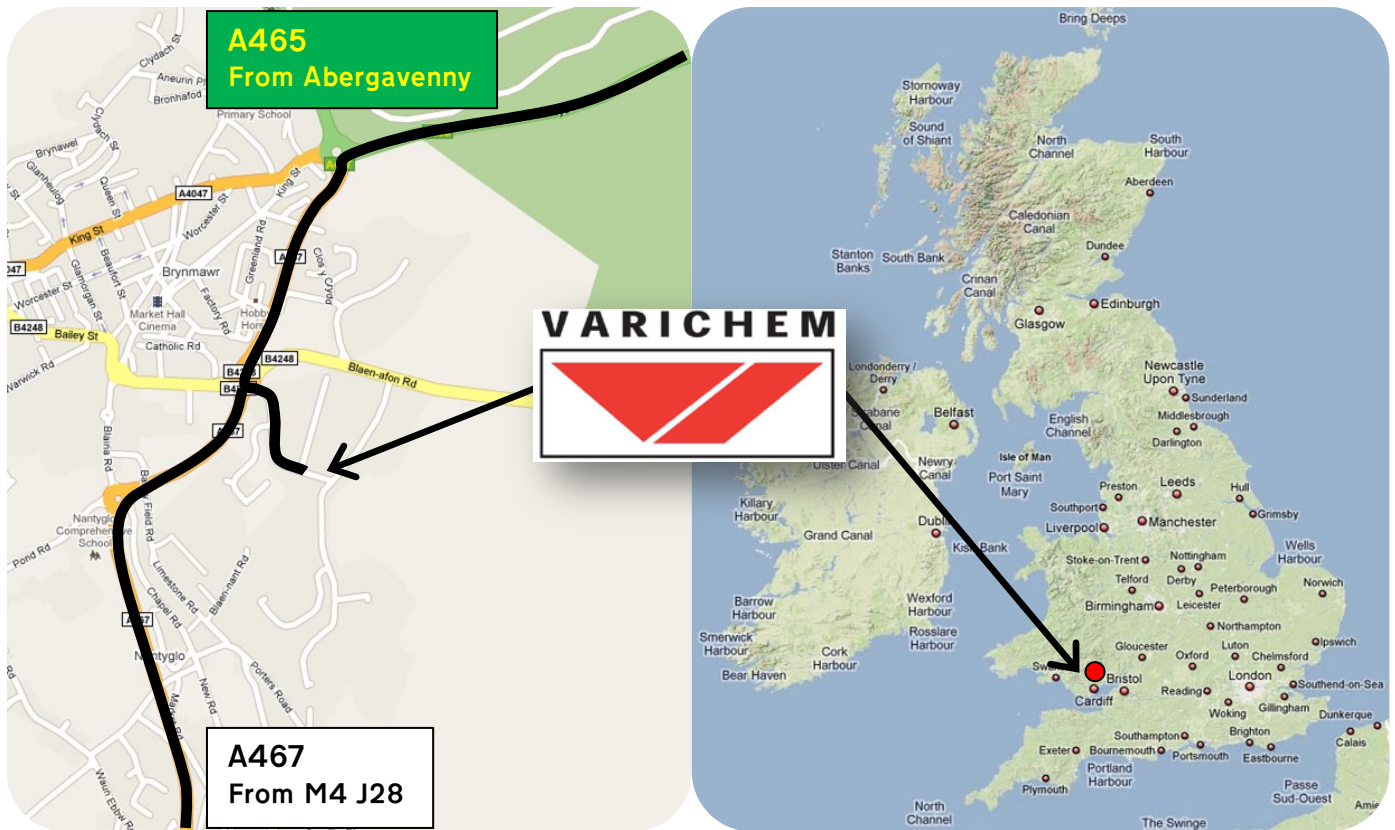

## From M5 (heading south)

Heading southbound on the M5, exit at **Junction 8** to the **M50** towards **Ross-on-Wye**. At the end of the M50, take the **A40** towards **Monmouth**. After approximately **9 miles**, **exit left** onto the **A40** signposted for **Abergavenny**.

## From M4 (heading west)

Heading westbound on the M4, exit at **Junction 24** to the **A449** towards **Monmouth**. After approximately **9 miles**, exit to the **A40** towards **Abergavenny**. Follow the directions above, as if coming from the M5.

## From M4 (heading east)

Heading eastbound on the M4, exit at **Junction 28** to the **A467**. Continue on the A467 until entering Brynmawr. At the roundabout signposted for the **B4248**, take the **fourth exit** to **Blaenant Ind. Estate**. Drive straight on, pass the right hand turning, and Varichem is the only unit on the right.

## By train

16 miles from Newport Station  
7 miles from Abergavenny Station